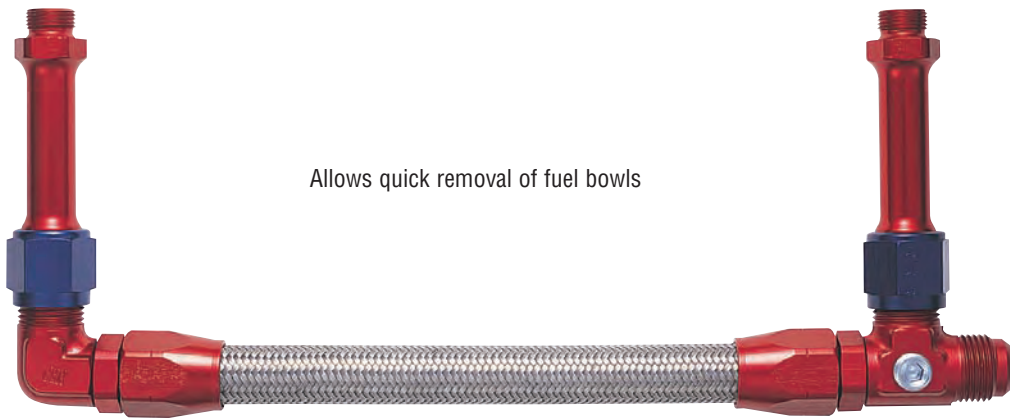

CARBURETOR KITS - DEMON, BRASWELL & QFT

FORGED FUEL LINE KITS FOR DUAL FEED DEMON BRASWELL AND QFT

For Air Cleaner Restrictions

PART NO. DESCRIPTION

711006	COMPETITION STYLE FORGED KIT W/MALE -6 AN INLET TAPPED W/1/8" NPT FOR FUEL PRESSURE GAUGE TAKEOFF - DEMON
714506	SAME AS 711006 TO FIT KING DEMON MODELS ONLY
711008	COMPETITION STYLE FORGED KIT W/MALE -8 AN INLET TAPPED W/1/8" NPT FOR FUEL PRESSURE GAUGE TAKEOFF- DEMON
714508	SAME AS 711008 TO FIT KING DEMON MODELS ONLY
791006	COMPETITION STYLE FORGED KIT W/MALE -6 AN INLET TAPPED W/1/8" NPT FOR FUEL PRESSURE GAUGE TAKEOFF - BRASWELL/QFT
791008	COMPETITION STYLE FORGED KIT W/MALE -8 AN INLET TAPPED W/1/8" NPT FOR FUEL PRESSURE GAUGE TAKEOFF- BRASWELL/QFT

DRAG COMPETITION FORGED FUEL LINE KITS FOR DEMON, BRASWELL AND QFT

Gauge sold separately.
See page 43.

PART NO. DESCRIPTION

711056	DRAG COMPETITION FORGED KIT W/MALE -6 AN INLET WITH 1/8" FEM. NPT FOR REAR MOUNT GAUGE- DEMON
714556	SAME AS 711056 TO FIT KING DEMON MODELS ONLY
711058	DRAG COMPETITION FORGED KIT W/MALE -8 AN INLET WITH 1/8" FEM. NPT FOR REAR MOUNT GAUGE- DEMON
714558	SAME AS 711058 TO FIT KING DEMON MODELS ONLY
791056	DRAG COMPETITION FORGED KIT W/MALE -6 AN INLET WITH 1/8" FEM. NPT FOR REAR MOUNT GAUGE- BRASWELL/QFT
791058	DRAG COMPETITION FORGED KIT W/MALE -8 AN INLET WITH 1/8" FEM. NPT FOR REAR MOUNT GAUGE- BRASWELL/QFT