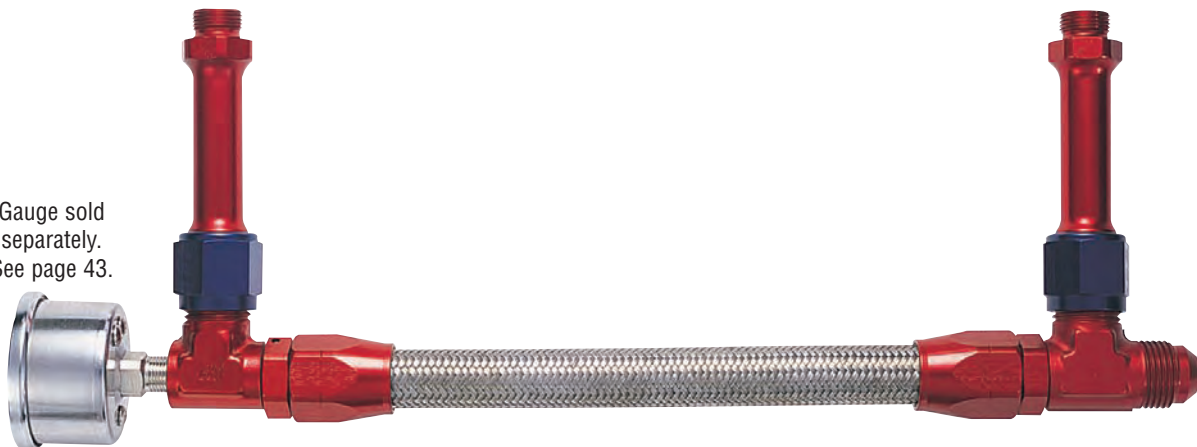

CARBURETOR KITS - DEMON, BRASWELL & QFT

FORGED FUEL LINE KITS FOR DUAL FEED DEMON BRASWELL AND QFT

For Air Cleaner Restrictions

PART NO. DESCRIPTION

711006	COMPETITION STYLE FORGED KIT W/MALE -6 AN INLET TAPPED W/1/8" NPT FOR FUEL PRESSURE GAUGE TAKEOFF - DEMON
714506	SAME AS 711006 TO FIT KING DEMON MODELS ONLY
711008	COMPETITION STYLE FORGED KIT W/MALE -8 AN INLET TAPPED W/1/8" NPT FOR FUEL PRESSURE GAUGE TAKEOFF- DEMON
714508	SAME AS 711008 TO FIT KING DEMON MODELS ONLY
791006	COMPETITION STYLE FORGED KIT W/MALE -6 AN INLET TAPPED W/1/8" NPT FOR FUEL PRESSURE GAUGE TAKEOFF - BRASWELL/QFT
791008	COMPETITION STYLE FORGED KIT W/MALE -8 AN INLET TAPPED W/1/8" NPT FOR FUEL PRESSURE GAUGE TAKEOFF- BRASWELL/QFT

DRAG COMPETITION FORGED FUEL LINE KITS FOR DEMON, BRASWELL AND QFT

Gauge sold separately.
See page 43.

PART NO. DESCRIPTION

711056	DRAG COMPETITION FORGED KIT W/MALE -6 AN INLET WITH 1/8" FEM. NPT FOR REAR MOUNT GAUGE- DEMON
714556	SAME AS 711056 TO FIT KING DEMON MODELS ONLY
711058	DRAG COMPETITION FORGED KIT W/MALE -8 AN INLET WITH 1/8" FEM. NPT FOR REAR MOUNT GAUGE- DEMON
714558	SAME AS 711058 TO FIT KING DEMON MODELS ONLY
791056	DRAG COMPETITION FORGED KIT W/MALE -6 AN INLET WITH 1/8" FEM. NPT FOR REAR MOUNT GAUGE- BRASWELL/QFT
791058	DRAG COMPETITION FORGED KIT W/MALE -8 AN INLET WITH 1/8" FEM. NPT FOR REAR MOUNT GAUGE- BRASWELL/QFT