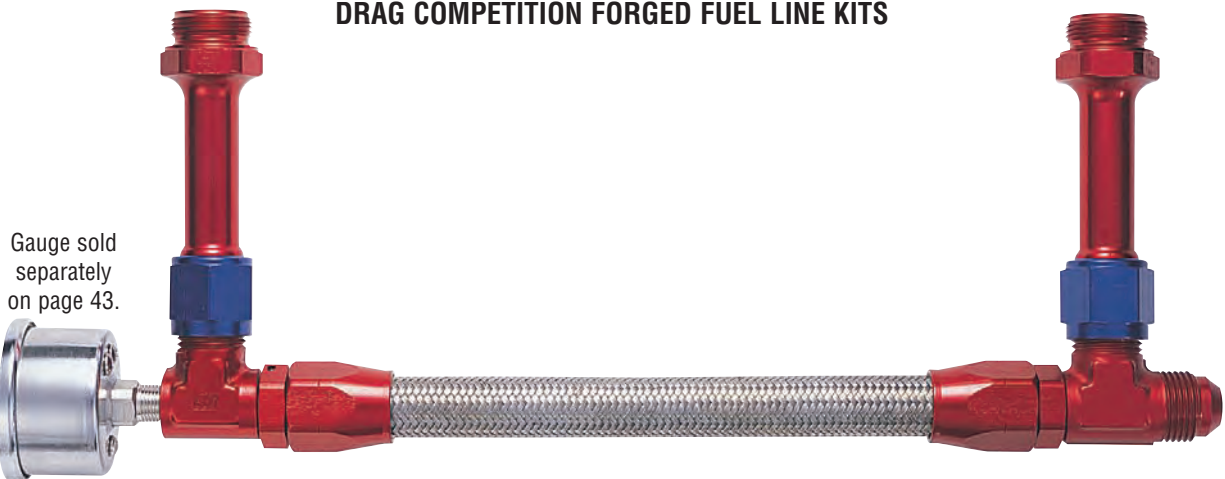

DRAG COMPETITION FORGED FUEL LINE KITS

Gauge sold
separately
on page 43.

PART NO. DESCRIPTION

731056	DRAG COMPETITION FORGED KIT W/MALE -6 AN INLET WITH 1/8" FEM. NPT FOR REAR MOUNT GAUGE
731066	SAME AS 731056 BUT WITH DUAL FILTERED INLET LEGS (SEE PAGE 37)
745156	SAME AS 731056 TO FIT 4500 MODEL ONLY - DOMINATORS
745166	SAME AS 745156 DOMINATOR BUT WITH DUAL FILTERED INLET LEGS (SEE PAGE 37)
731058	DRAG COMPETITION FORGED KIT W/MALE -8 AN INLET WITH 1/8" FEM. NPT FOR REAR MOUNT GAUGE
731068	SAME AS 731058 BUT WITH DUAL FILTERED INLET LEGS (SEE PAGE 37)
745168	SAME AS 731058 TO FIT 4500 MODEL ONLY - DOMINATORS
745178	SAME AS 745168 DOMINATOR BUT WITH DUAL FILTERED INLET LEGS (SEE PAGE 37)

ALL CARB KITS INCLUDE CRUSH WASHERS.