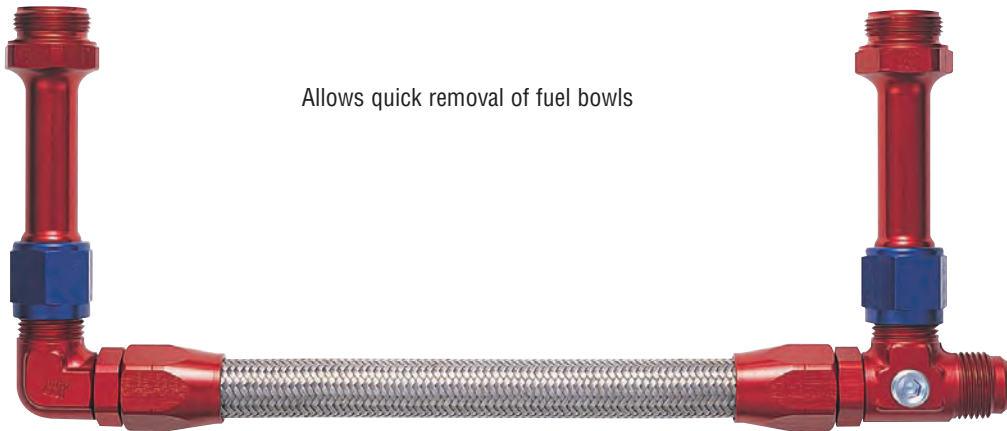

CARBURETOR KITS - HOLLEY

FORGED FUEL LINE KTS FOR DUAL FEED HOLLEYS

For Air Cleaner Restrictions

Allows quick removal of fuel bowls

Bottom Feed
Optional

PART NO. DESCRIPTION

| | |
|--------|--|
| 731006 | COMPETITION STYLE FORGED KIT W/MALE -6 AN INLET TAPPED W/1/8" NPT FOR FUEL PRESSURE GAUGE TAKEOFF |
| 731017 | SAME AS 731006 BUT WITH DUAL FILTERED INLET LEGS (SEE PAGE 37) |
| 745106 | SAME AS 731006 TO FIT 4500 MODELS ONLY - DOMINATORS |
| 745116 | SAME AS 745106 DOMINATOR BUT WITH DUAL FILTERED INLET LEGS (SEE PAGE 37) |
| 731008 | COMPETITION STYLE FORGED KIT W/MALE -8 AN INLET TAPPED W/1/8" NPT FOR FUEL PRESSURE GAUGE TAKEOFF |
| 731018 | SAME AS 731008 BUT WITH DUAL FILTERED INLET LEGS (SEE PAGE 37) |
| 745108 | SAME AS 731008 TO FIT 4500 MODELS ONLY - DOMINATORS |
| 745118 | SAME AS 745108 DOMINATOR BUT WITH DUAL FILTERED INLET LEGS (SEE PAGE 37) |
| 731108 | BOTTOM FEED FORGED KIT WITH MALE -8 AN INLET TAPPED WITH 1/8" NPT FOR FUEL PRESSURE GAUGE TAKEOFF |
| 731118 | SAME AS 731108 BUT WITH DUAL FILTERED INLET LEGS (SEE PAGE 37) |
| 731010 | COMPETITION STYLE FORGED KIT W/MALE -10 AN INLET TAPPED W/1/8" NPT FOR FUEL PRESSURE GAUGE TAKEOFF |
| 745110 | SAME AS 731010 TO FIT 4500 MODELS ONLY - DOMINATORS |
| 733106 | SAME AS 731006 TO FIT 3310 MODEL WITH VACUUM SECONDARIES |
| 733108 | SAME AS 731008 TO FIT 3310 MODEL WITH VACUUM SECONDARIES |