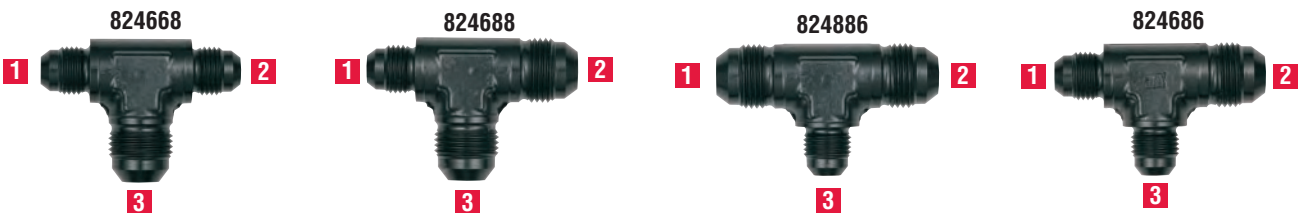

SIZE	90° TUBE	90° FORGED
3 (Steel)	-	929133
4 (Steel)	929044	929144
3 (Alum)	-	929103
4	929004	929104
6	929006	929106
8	929008	929108
10	929010	929110
12	929012	929112

ALUMINUM ELBOW MALE PIPE ADAPTERS

PART NO.	DESCRIPTION
982296	3/8" MALE NPT 90° ELBOW
982298	1/2" MALE NPT 90° ELBOW
982396	3/8" MALE NPT 45° ELBOW
982398	1/2" MALE NPT 45° ELBOW

GAUGE ADAPTERS-STEEL

PART NO.	DESCRIPTION	SIZE
705003	STRT TO 1/8 FEM. NPT	3
705004	STRT TO 1/8 FEM. NPT	4
705034	STRT TO 1/4 FEM. NPT	3
705093	90 TO 1/8 FEM. NPT	3
705090	90 TO 1/8 FEM. NPT	4
705200	STRT TO 1/4 FEM. NPT	4
705290	90 TO 1/4 FEM. NPT	4

GAUGE ADAPTERS - ALUMINUM

PART NO.	DESCRIPTION
795003	-3 MALE JIC TO 1/8 NPT GAUGE FTG
795004	-4 MALE JIC TO 1/8 NPT GAUGE FTG

ALUMINUM STEPPED MALE TEES

PART NO. *	END 1	END 2	END 3
824668	-6 MALE	-6 MALE	-8 MALE
824688	-6 MALE	-8 MALE	-8 MALE
824886	-8 MALE	-8 MALE	-6 MALE
824686	-6 MALE	-8 MALE	-6 MALE