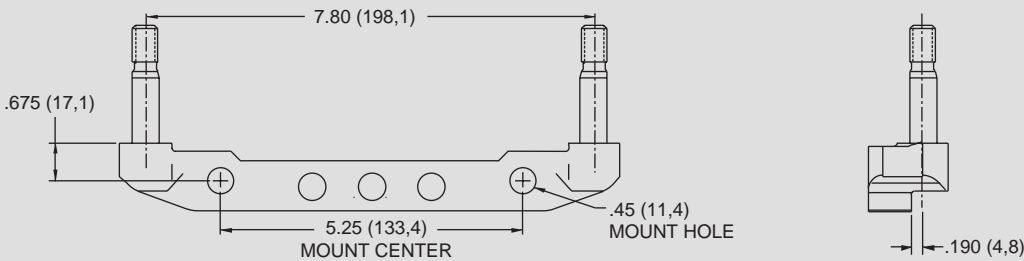

**P6R RADIAL MOUNT CALIPER, MOUNTING DIMENSIONS:**

**RADIAL CALIPER TO LUG MOUNT ADAPTER BRACKET, PART NUMBER 250-7426 - STEEL:**

**P6R BRAKE PAD TYPE 9930 - PAD VOLUME = 13.2 CU. IN.:**

AXLE SET P/N	PAD TYPE / COMPOUND
15A - 5742K	9930 A PolyMatrix
15H - 8107K	9930 H PolyMatrix

**SERVICE PARTS ORDERING INFORMATION:**

CALIPER PART NO.	THERMLOCK PISTON	SQ RING KIT (6 PK)	BLEED SCREW KIT (4 PK)	CROSSOVER TUBE KIT (2 PK)	SELF-BLEED TUBE (EA)	BRIDGE BOLT KIT	BRIDGE WEAR PLATE (EA)	MOUNT BOLT AND SHIM KIT
120-7604	200-7402 (1.25") 200-7398 (1.62")	130-5660	220-0627	190-5669	190-5604	230-6819	300-5712 (R/H) 300-5713 (L/H)	230-7031
120-7605	200-7402 (1.25") 200-7398 (1.62")	130-5660	220-0627	190-5669	190-5604	230-6819	300-5712 (R/H) 300-5713 (L/H)	230-7031