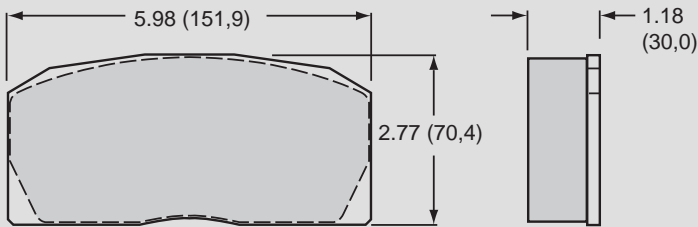

**P6R RADIAL MOUNT CALIPER, MOUNTING DIMENSIONS:**

**RADIAL CALIPER TO LUG MOUNT ADAPTER BRACKET, PART NUMBER 250-7426 - STEEL:**

**P6R BRAKE PAD TYPE 9930 - PAD VOLUME = 13.2 CU. IN.:**

AXLE SET P/N	PAD TYPE / COMPOUND
15A - 5742K	9930 A PolyMatrix
15H - 8107K	9930 H PolyMatrix

**SERVICE PARTS ORDERING INFORMATION:**

CALIPER PART NO.	THERMLOCK PISTON	SQ RING KIT (6 PK)	BLEED SCREW KIT (4 PK)	CROSSOVER TUBE KIT (2 PK)	SELF-BLEED TUBE (EA)	BRIDGE BOLT KIT	BRIDGE WEAR PLATE (EA)	MOUNT BOLT AND SHIM KIT
120-7604	200-7402 (1.25") 200-7398 (1.62")	130-5660	220-0627	190-5669	190-5604	230-6819	300-5712 (R/H) 300-5713 (L/H)	230-7031
120-7605	200-7402 (1.25") 200-7398 (1.62")	130-5660	220-0627	190-5669	190-5604	230-6819	300-5712 (R/H) 300-5713 (L/H)	230-7031