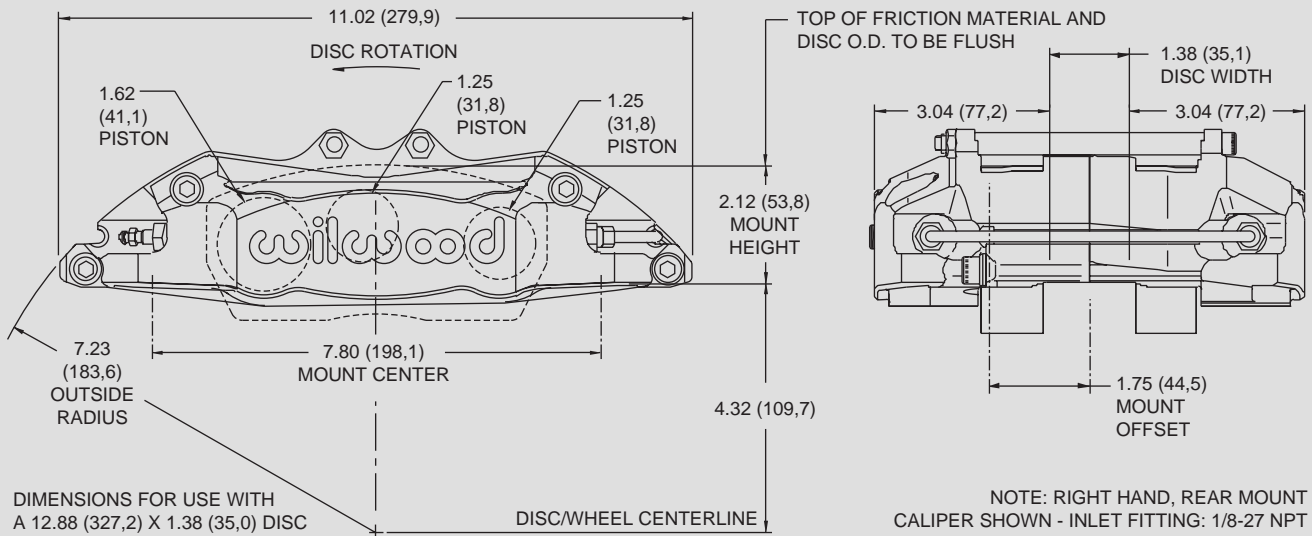

**P6R RADIAL MOUNT CALIPER, MOUNTING DIMENSIONS:**

**RADIAL CALIPER TO LUG MOUNT ADAPTER BRACKET, PART NUMBER 250-7426 - STEEL:**

**P6R BRAKE PAD TYPE 9930 - PAD VOLUME = 13.2 CU. IN.:**

AXLE SET P/N	PAD TYPE / COMPOUND
15A - 5742K	9930 A PolyMatrix
15H - 8107K	9930 H PolyMatrix

**SERVICE PARTS ORDERING INFORMATION:**

CALIPER PART NO.	THERMLOCK PISTON	SQ RING KIT (6 PK)	BLEED SCREW KIT (4 PK)	CROSSOVER TUBE KIT (2 PK)	SELF-BLEED TUBE (EA)	BRIDGE BOLT KIT	BRIDGE WEAR PLATE (EA)	MOUNT BOLT AND SHIM KIT
120-7604	200-7402 (1.25") 200-7398 (1.62")	130-5660	220-0627	190-5669	190-5604	230-6819	300-5712 (R/H) 300-5713 (L/H)	230-7031
120-7605	200-7402 (1.25") 200-7398 (1.62")	130-5660	220-0627	190-5669	190-5604	230-6819	300-5712 (R/H) 300-5713 (L/H)	230-7031