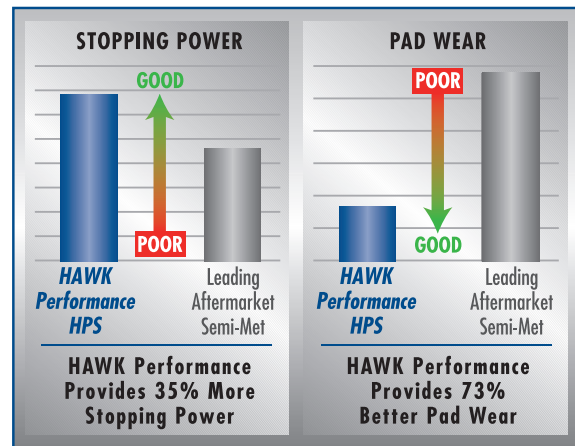

SUPERDUTY Severe-Duty Truck Compound

HP PLUS Autocross

When it comes to performance braking, there is no competition. This unique Ferro-Carbon compound combines the safety and quality of Aerospace design partnered with the braking technology of motorsports. Much improved braking over OE and standard replacement brake pads.