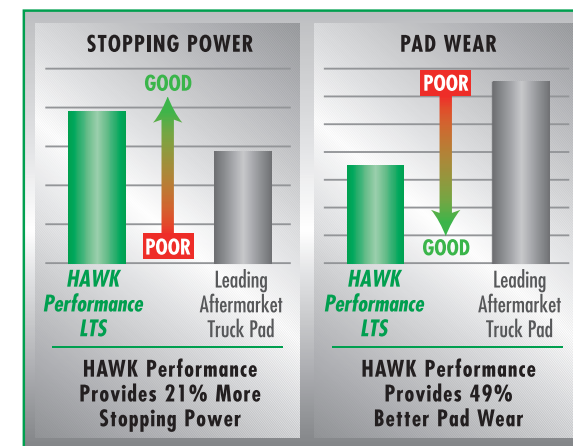

SUPERDUTY Severe-Duty Truck Compound

HP PLUS Autocross

When it comes to performance braking, there is no competition. This unique Ferro-Carbon compound combines the safety and quality of Aerospace design partnered with the braking technology of motorsports. Much improved braking over OE and standard replacement brake pads.