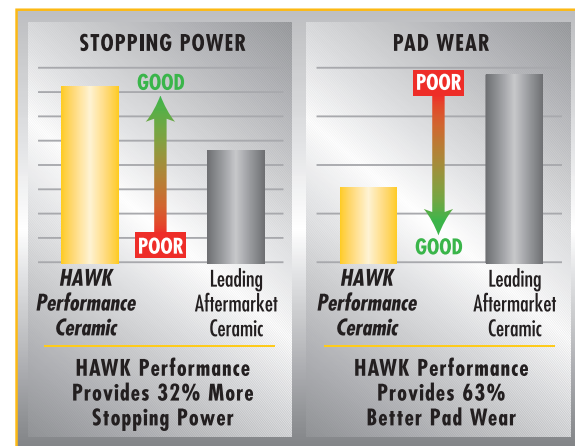

SUPERDUTY Severe-Duty Truck Compound

HP PLUS Autocross

When it comes to performance braking, there is no competition. This unique Ferro-Carbon compound combines the safety and quality of Aerospace design partnered with the braking technology of motorsports. Much improved braking over OE and standard replacement brake pads.